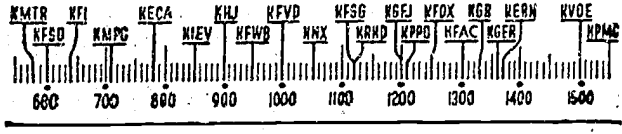

YOUR Radio TODAY

[The information contained in the following schedule is furnished by the stations broadcasting the programs.]

6 to 7 A.M.

KMTR—Spanish Music.
KFAC—Symphony, 1 hr.
KECA—Musical Clock, 6:30.
KFWD—Bob White.
KMPC—Night Watchman.
KGFJ—Concert.
KHJ—Rise, Shine.
KNX—Sunrise Salute.
KRKD—Early Riser, News.
5:30.
KGER—News, 6; Purple Mule.
KFI—Melody, 6:30; Fleetwood Lawton, 6:45.

7 A.M.

KMPC—Andr. Virginia, 1 1/2 hrs.
KGER—News.
KECA—Fleetwood Lawton.
KFI—River Boys.
KFAC—Pastor Reynolds, 1/2 hr.
KFWD—Bob White.
KHJ—Stu Wilson.

7:15 A.M.

KFOX—El Despertador.
KGER—Aubrey Lee to 8.
KFVD—Covered Wagon Jubilee, 1 1/2 hrs.
KECA—Music Clock.
KHJ—Rise, Shine.
KGFJ—Sports.
KFI—News.

7:30 A.M.

KFAC—Financial News.
KRKD—Cowgirls.
KFSG—Church, 1/2 hr.
KECA—Serenade.
KNX—News.
KFOX—Orch.
KFI—Sports School.

7:45 A.M.

KFWB, KFAC, KRKD—News.
KECA—40 Plus.
KFI—Sam Hayes.
KNX—Music Mail Baz.

8 A.M.

KRKD—Music, 1 hr.
KHJ—Hill Orch.
KFI—Songsfolk.
KFOX—Headlines.
KFWD—Melody.
KFAC—Country Church.
KGER—"Soul Patrol."
KECA—Breakfast Club.
KNX—Nancy Dixon.

8:15 A.M.

KECA—Breakfast Club.
KFI—Guitar.
KNX—Music, News.
KGER—Mizpah Hour, 1/2 hr.

8:30 A.M.

KHJ—British News.
KFI—Youth Call.
KFOX—Talk.
KFWD—Music.
KGFJ—Hits.
KNX—Let's Pretend.
KECA—News.
KMTR—Music.
KFAC—Music.
KMPC—Studio Party.

8:45 A.M.

KHJ—Music.
KGFJ—Medical.
KFOX—Music.
KFWD—Salvation Army.
KMTR—Music.
KECA—Fed. Churches.
KFAC—Sons.
KGER—Music.

9 A.M.

KRKD—Music.
KECA—Music.
KHJ—Cahalleros.
KMPC—News.
KFWD—Ballads.
KFOX—Music.
KFAC—Moro, Inspirations.
KGER—News.
KNX—Capers.
KFI—Lincoln Highway.
KFVD—Waltz.
KMTR—Religious.

9:15 A.M.

KECA—Social Relations.
KFAC—Music.
KFVD—News.
KMPC—Tunes.
KFWD—Smorgasbord, 1 hr.
KGER—March Ahead Time
KNX—Health Highways.
KMTR—Monitor News.

9:30 A.M.

KHJ—Orch.
KECA—Ilka Chase.
KFI—Songsfolk.
KMPC—U.S. Army Prog.
KFVD—Parade.
KNX—U.S. Army Recruiting
KMTR—Special Events.
KRKD—Weather Forecast.
KFOX—Bronzemen.
KGER—Revival.
KFAC—Women in News.
KFWD—Smorgasbord.

9:45 A.M.

KMTR—W. B. Record.
KRKD—Music.
KFI—County Medical.
KGER—Full Gospel.
KFVD—Parade.
KGFJ—Vocal.
KMPC—Music.
KFOX—Music.
KFAC—Serenade.

10 A.M.

KFWB—Sat. Smorgasbord.
KFI—"I Am American," 1/2 hr.
KGER—Rev. Smith.
KGFJ—News.
KNX—Country Journal.
KFOX—News.
KECA—"Our Half-Hr."
KFVD—Gospel.
KHJ—"This Might Be You."
KMTR—Man's World.
KMPC—Vera Brodsky.

10:15 A.M.

KFI—On Job.
KHJ—Dons.
KFOX—Music.
KFAC—County Medical.

10:30 A.M.

KFOX—Orch.
KMTR—Stocks.
KHJ—Noble Orch., 1/2 hr.
KFAC—News.
KECA—Kinney Orch.
KMPC—Creek Pollies.
KFI—Music.
KNX—Town Crier.
KGER—Rev. Ivie.

10:45 A.M.

KFVD—Serenade.
KRKD—Music.
KMTR—Special Events.
KMPC—News.
KGFJ—City Dwellers.
KNX—Creek Pollies.
KFAC—Gothic Tower.

11 A.M.